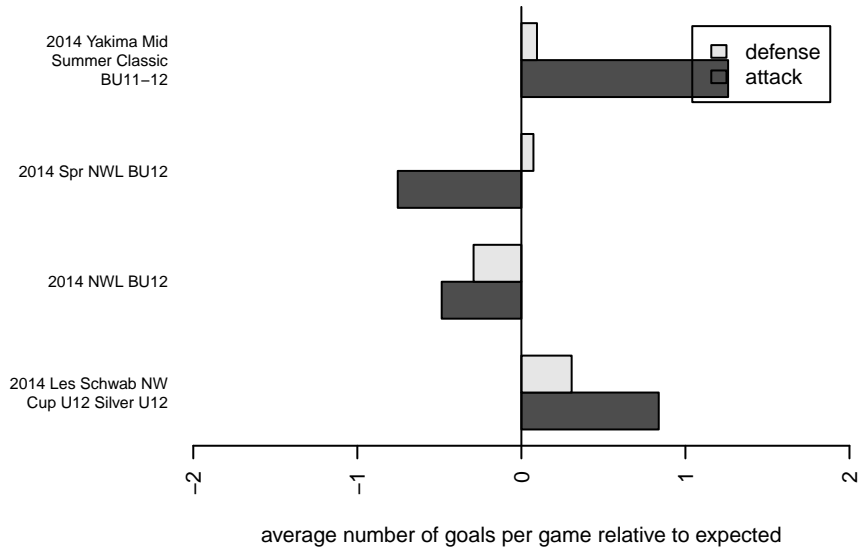

Performance relative to 13 month average