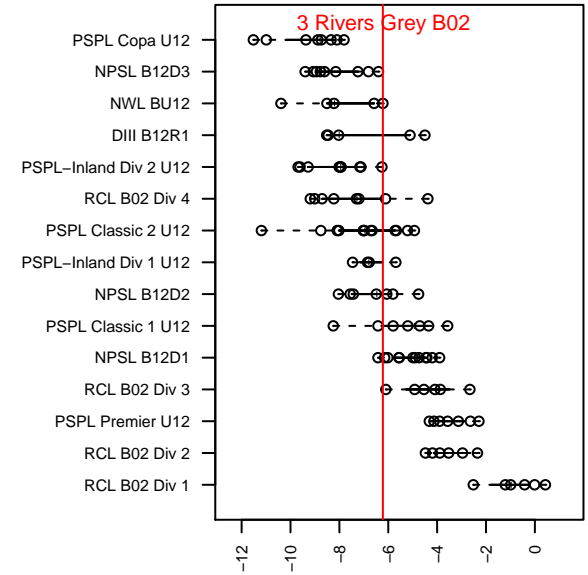

**attack and defense rating
relative to others at age
and all opponents in last 13 months**