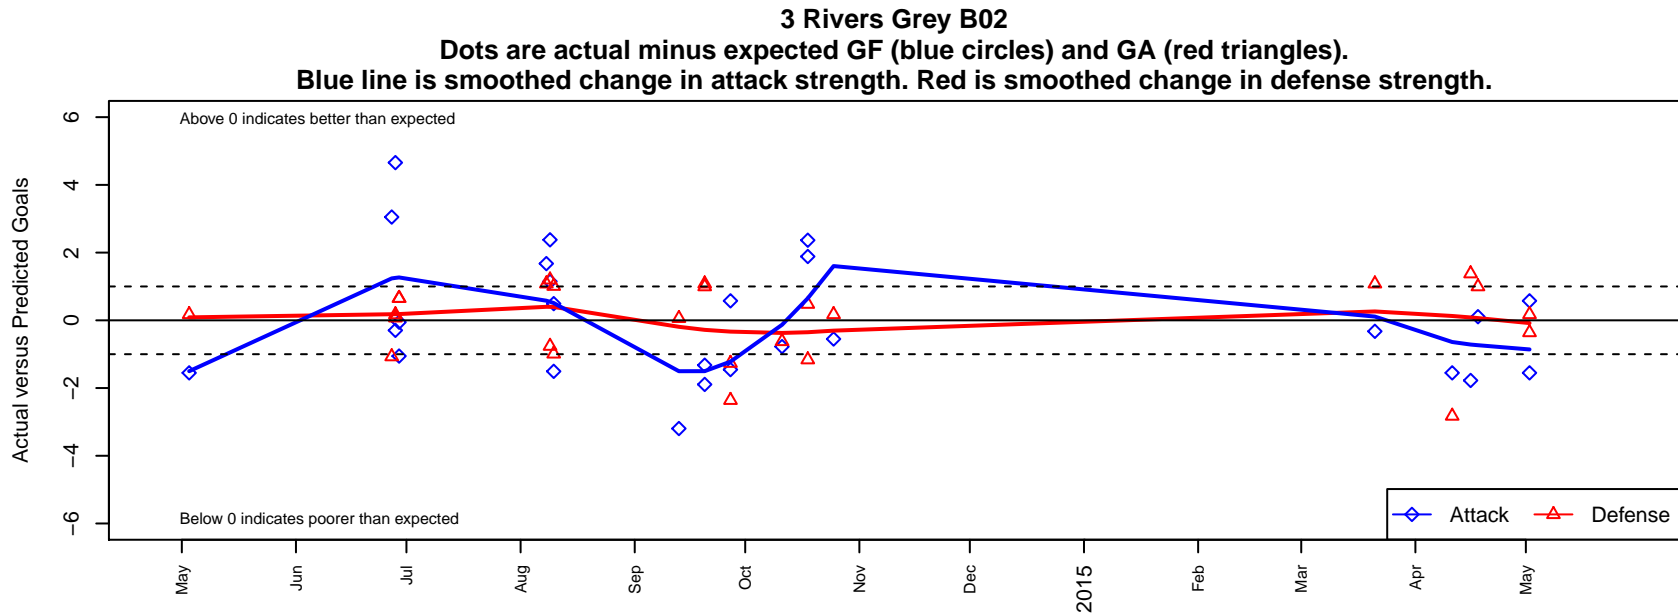

### 3 Rivers Grey B02

3 Rivers SC  
 Pasco, WA  
 B02 total strength=487  
 attack=0.42 defense=0.27  
 fall league = NWL BU12  
 spr league = Spr NWL BU12  
 notes= Spencer 2013, 2014

alt names used:  
 3RSC B02 – SPENCER (WA)  
 3RSC Spencer  
 BU12 3RSC BLACK–SPENCER  
 3RSC BLACK–SPENCER  
 3RSC Black – Spencer

Venues played:  
 2013 Spr NWL Division A U11  
 2014 Yakima Mid Summer Classic BU11–12  
 2014 Les Schwab NW Cup U12 Silver U12  
 2014 NWL BU12  
 2014 Spr NWL BU12

**attack and defense variance (black dot)  
relative to other teams  
and top 10 in region**